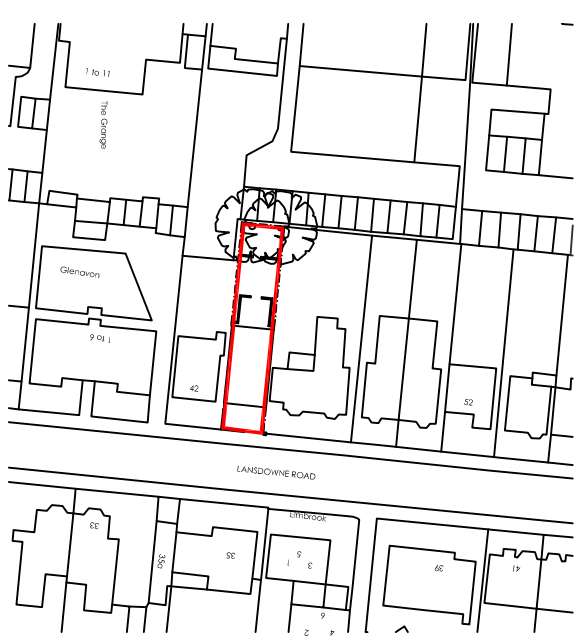

GROUND FLOOR
SCALE 1:100

SITE LOCATION PLAN
SCALE 1:1250

Rev.	Date	Description

Client

Site Address

LRM Survey Services
Tel: 07793 741997
Email: lrm-survey@btinternet.com
Web: www.lrm-survey-services.co.uk

Title

Date	Scale	Surveyed	Drawn

Drawing No. Rev