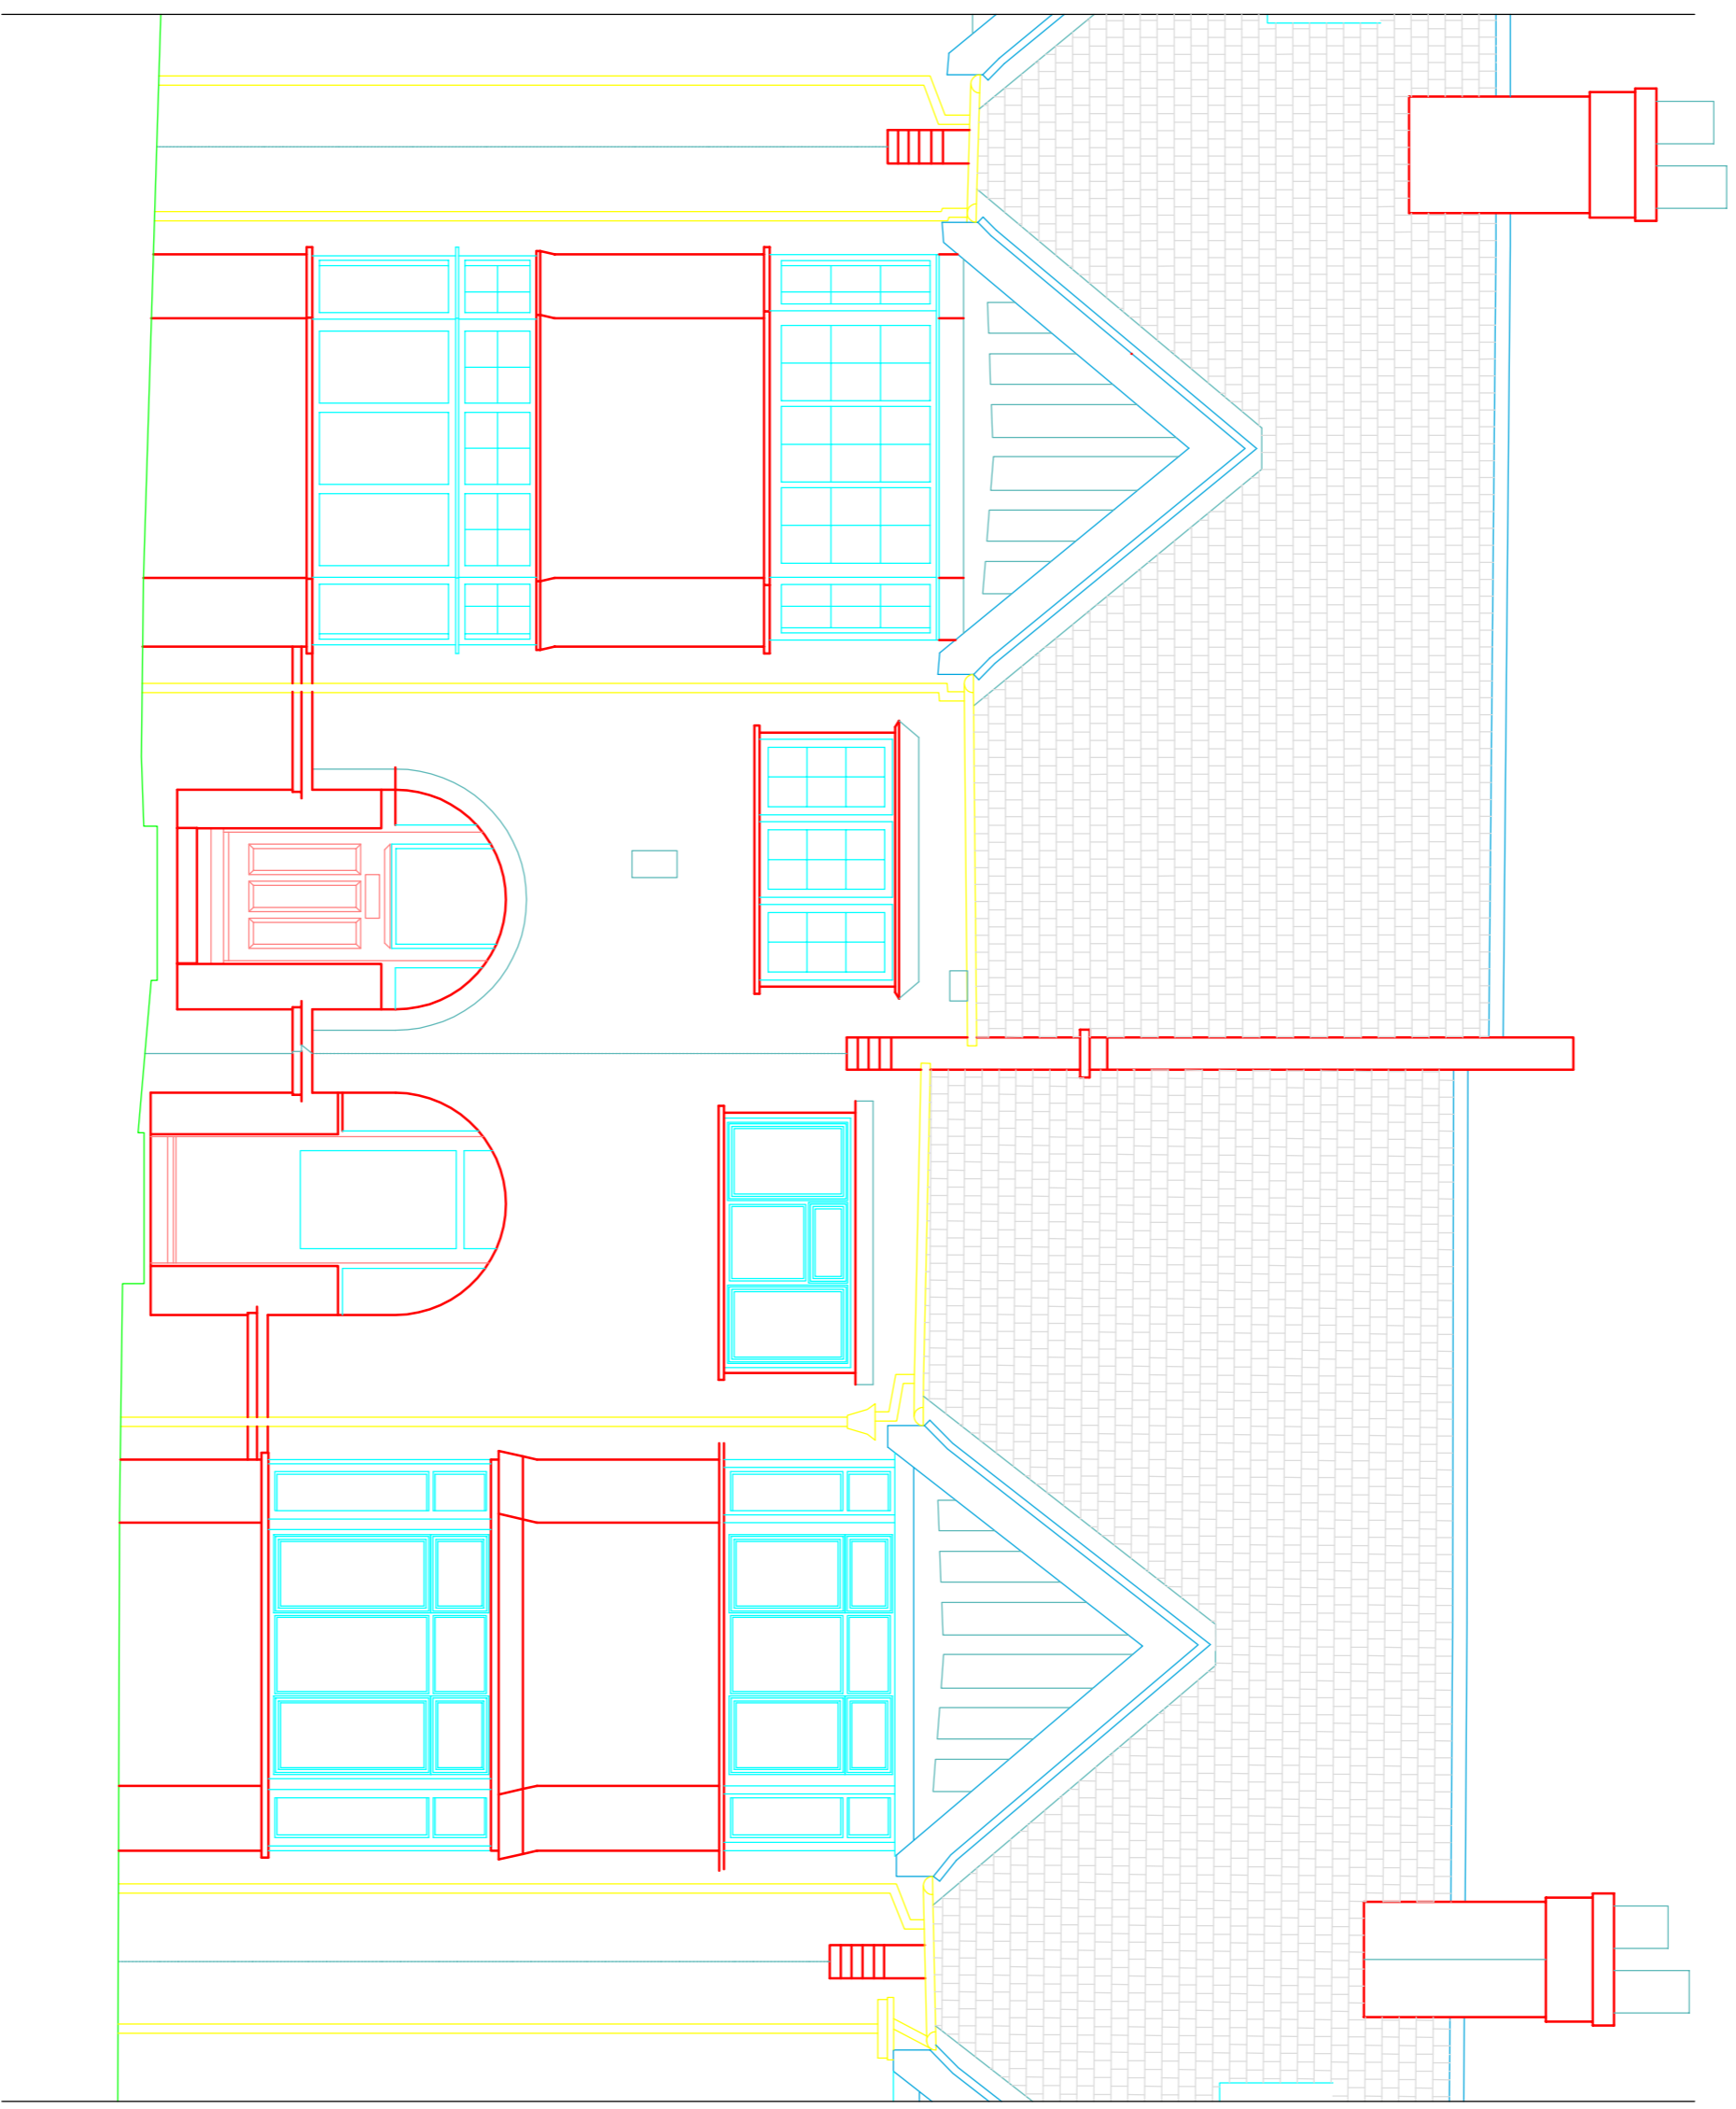

NOTES
OSBM value 60.756m located on the SE face, SE angle of
number 9-16 Eagle Lodge, Giddens Green Road.

Rev.	Date	Description

Client

Site Address

LRM Survey Services

Title

Date	Scale	Surveyed	Drawn

Drawing No.   Rev